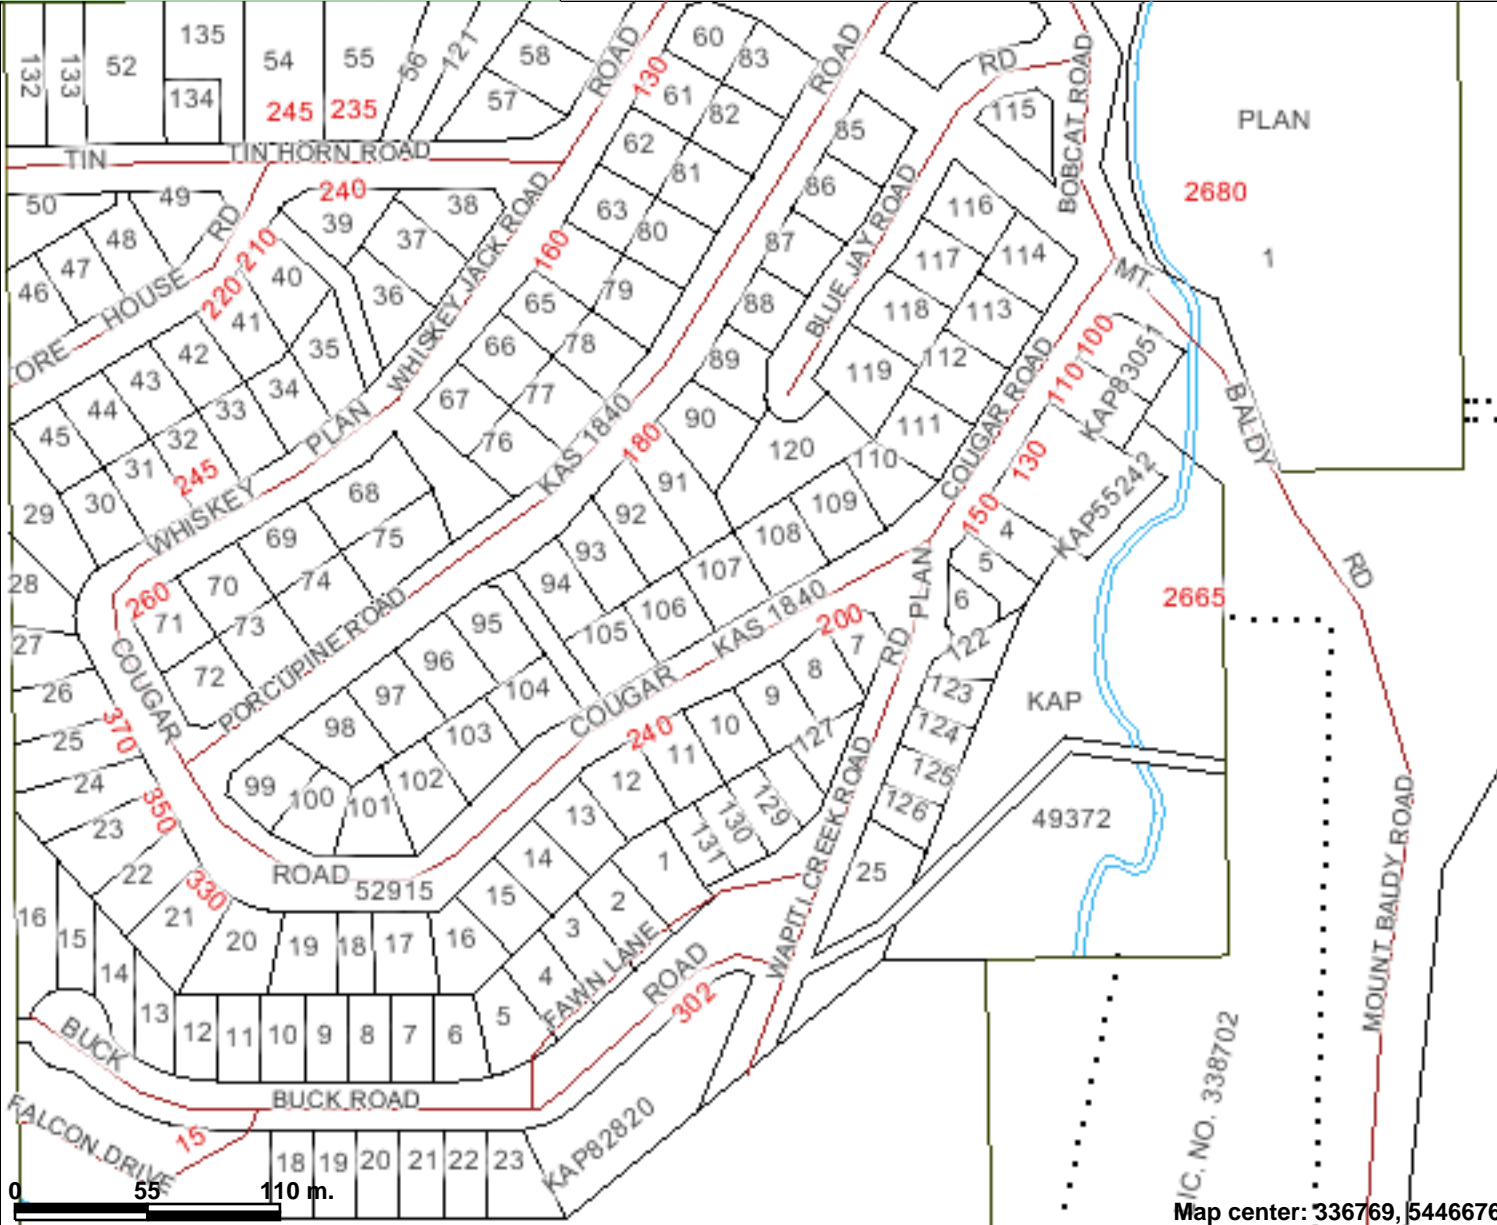

### Legend

- Streets
  - Cadastral Lines
  - District Lot
  - Gas
  - Highway
  - Hydro
  - International Boundary
  - Lotline
  - Lotline License
  - Lotline Water
  - Railway
  - Abandoned Railway
  - Road
  - Telephone
  - Other
  - Rossland, Trail, Grand Forks Basic
- Cadastral Annotation**
- House Numbers
  - Shaded Lakes

Map center: 336769, 5446676

Scale: 1:3,139

This map is a user generated static output from an Internet mapping site and is for general reference only. Data layers that appear on this map may or may not be accurate, current, or otherwise reliable. THIS MAP IS NOT TO BE USED FOR NAVIGATION.